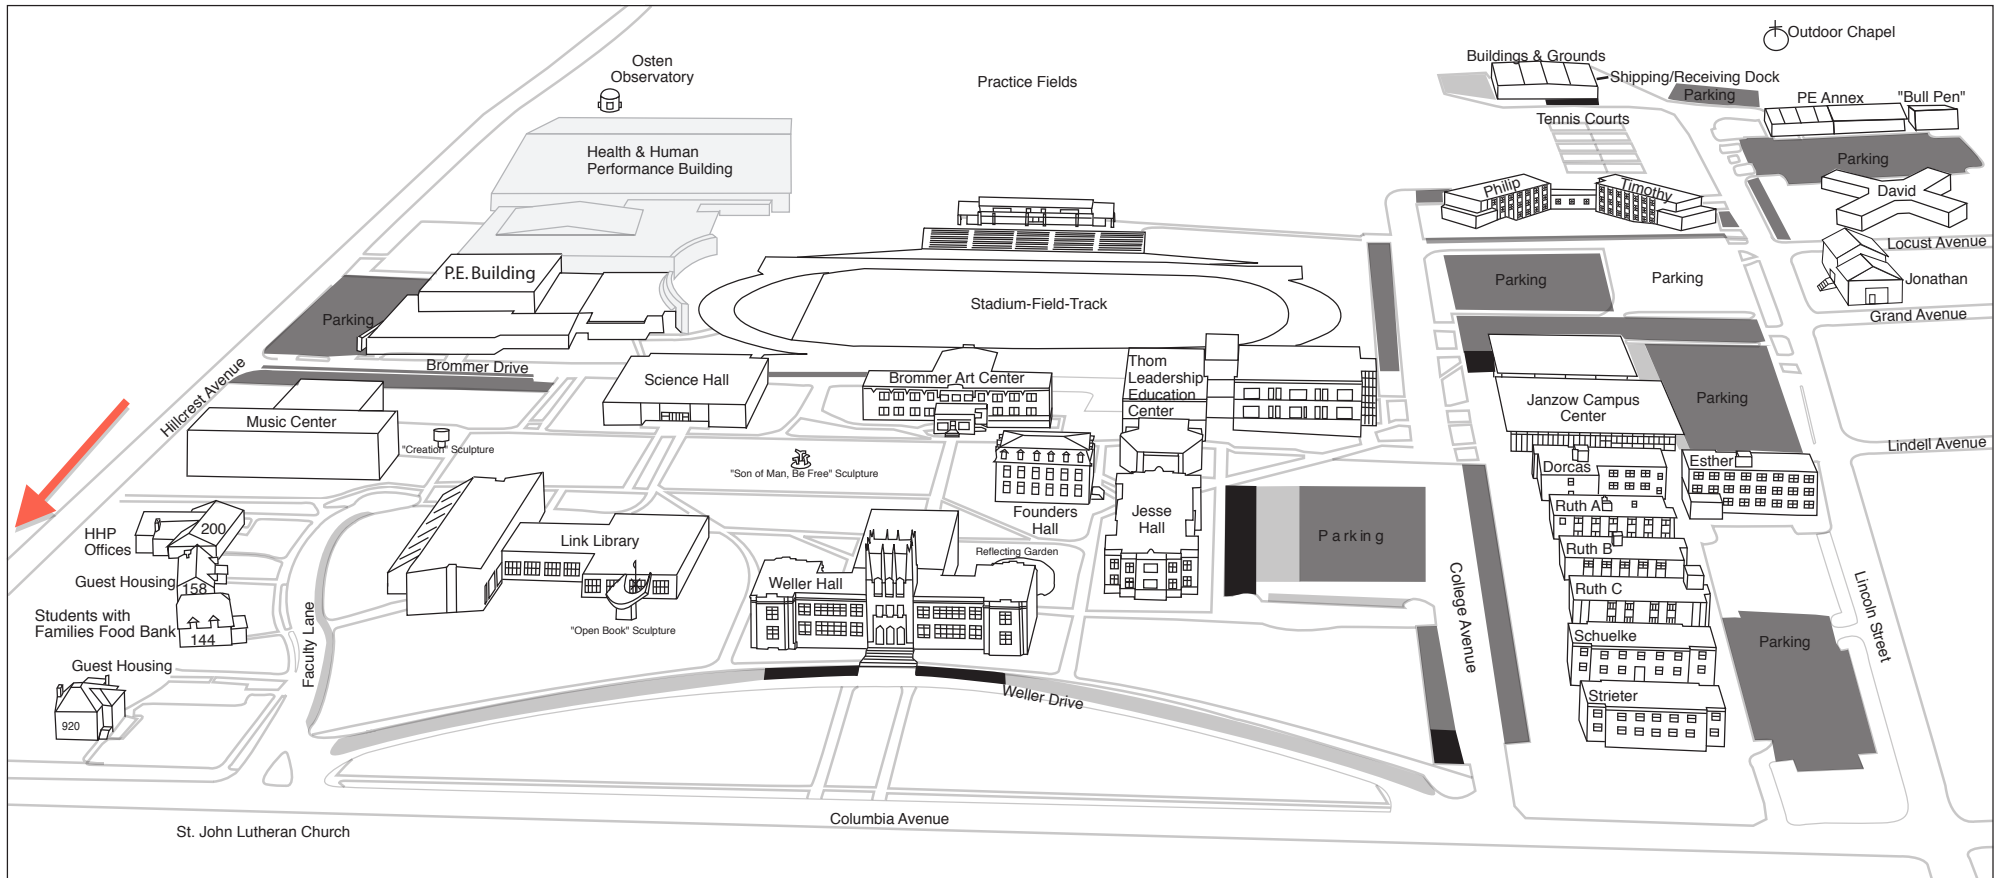

CONCORDIA UNIVERSITY NEBRASKA

800 North Columbia Avenue Seward, Nebraska 68434 800 535 5494 admiss@cune.edu

316388/21/08

Driving Directions:

From I-80: Take the Seward exit. Go north on Hwy. 15, 6 miles to the first stop light and turn right. Turn left at Columbia Avenue.

From U.S. 34: Turn north on Columbia Avenue.

From Hwy. 15 North: Proceed south on Hwy. 15 to Hillcrest Avenue and turn left at the Concordia sign. Turn right at Columbia Avenue.

- Visitor Parking Only
- Visitor, Faculty, Staff & Student Parking
- Faculty and Staff Parking Only